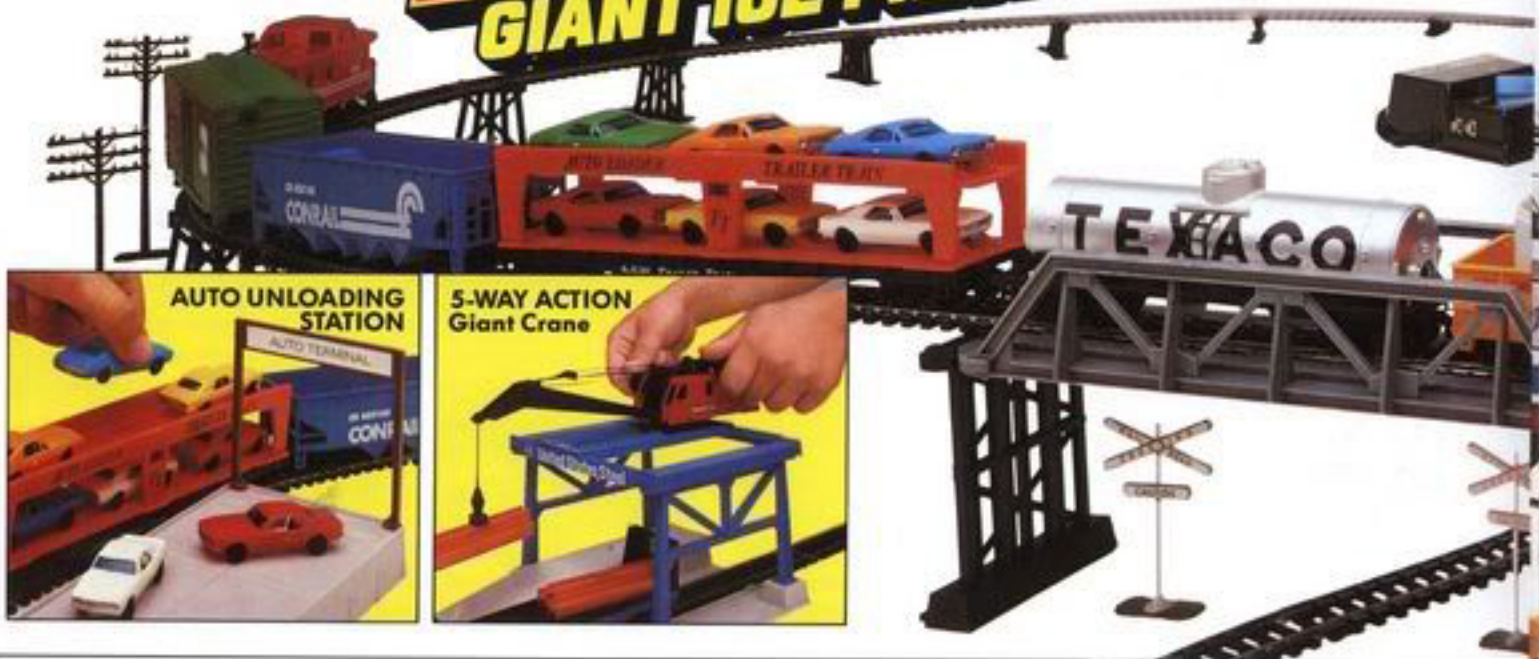

The Supreme Train Set!

SUPER RAIL MASTER
GIANT 102 PIECE TRAIN SET