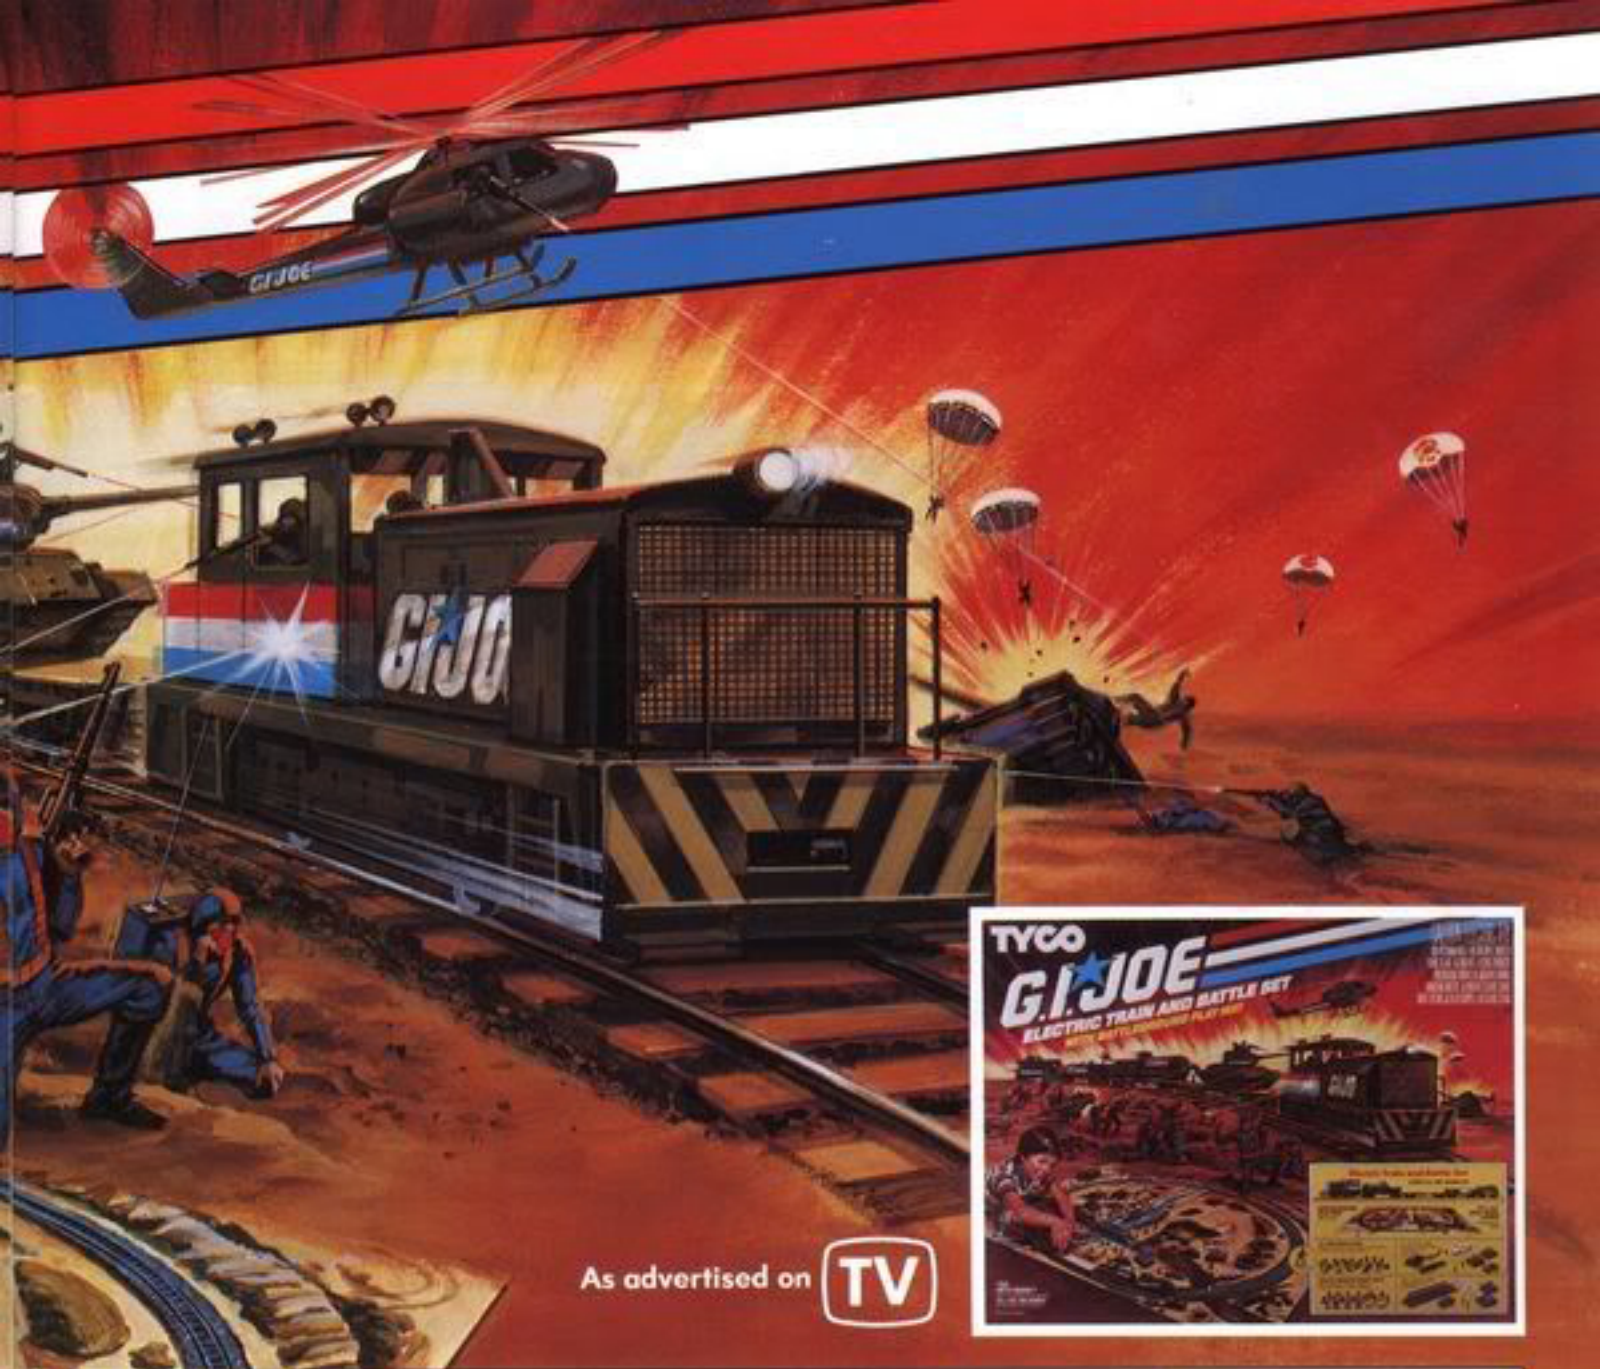

As advertised on **TV**