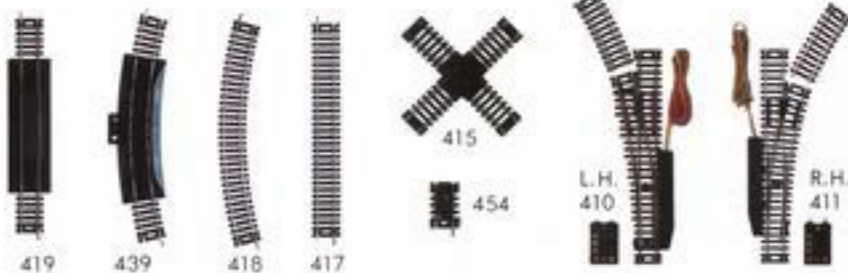

TRU-STEEL TRACK