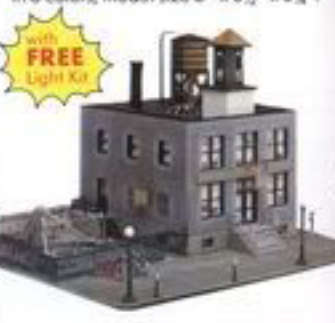

with **FREE** Light Kit

No. 7799B—MOVIE THEATRE. Molded in 6 colors, model size 2 1/2" x 5 1/2" x 5 1/4".

with **FREE** Light Kit

No. 7797B—FRUIT STORE. Molded in 5 colors, model size 3 3/4" x 3 3/4" x 5 1/4".

with **FREE** Light Kit

No. 7798B—GENERAL STORE. Molded in 5 colors, model size 3 3/4" x 3 3/4" x 5 1/4".

with **FREE** Light Kit

No. 7775B—SCHOOL HOUSE. Molded in 6 colors, model size 5" x 8 1/2" x 6 1/4".